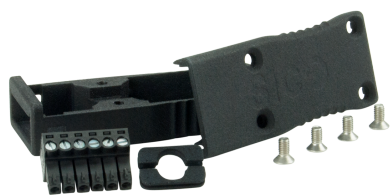

Technical Data

SICO

ARTICLE INFO

The SICO-PLUG-INSTALL is a kit of a special and ergonomic designed SICO PLUG connector for the support of various installation services. You can connect a 3 wire or 6 wire cable for a faster commissioning, cable length upon your needs.

TECHNICAL DATA

Matchcode	SICO-PLUG-INSTALL
Article name	SICO-PLUG-INSTALL
Part number	SD1 8514
Housing	SICO PLUG INSTALL
Housing type	Plastic
Colour	Black
Connection cable	exclusive connection cable

ACCESSORIES