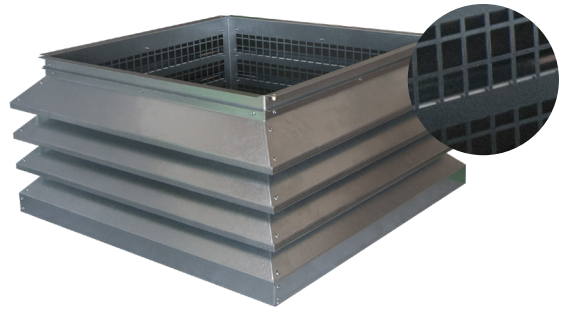

Slatted hood with bird protection (standard)