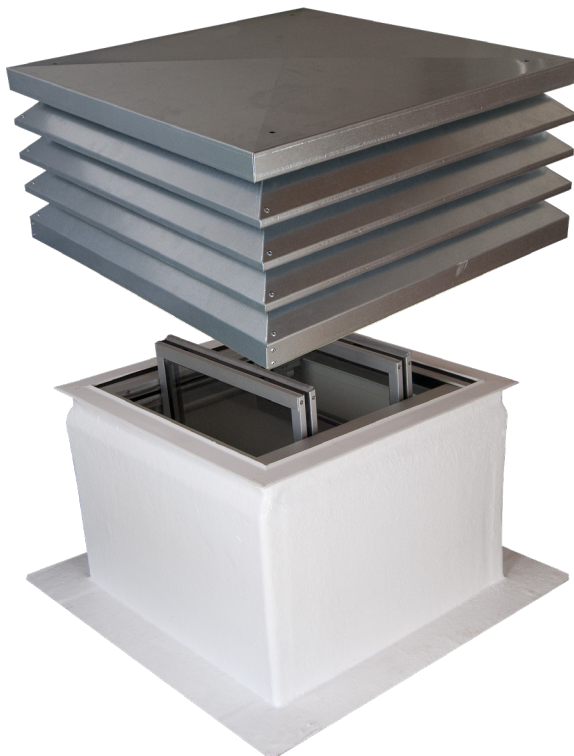

Slatted hood with bird protection (standard)