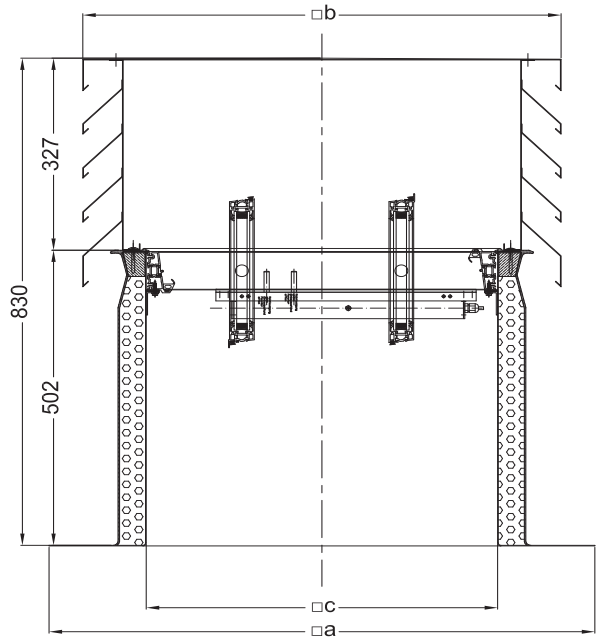

SIMON
we create fire safety

Technical Details

24 VDC

DIN EN 12101-2

Isolated louvre window as smoke ventilator with actuator		Curb / Weather protection hood	
Voltage	24 Volt DC	Material	GFK / Knife blade galvanized
Current	1 A	Isolation (curb)	4 cm, PD, U-Value=0.5
Temperature range	-5° bis +40 °C	Bird protection	Perforated plate
Glass	Float 4/16/4, Ug=1.1	Insects protect. (opt.)	Stainless steel mesh

Application

SHEV®-Flap will be delivered as ready-to-use flat roof element and will be installed through the ordinary work of the roofers. With that element, the smoke extraction shaft will be closed on top and that closes the building surface (according energy saving ordinance). The required smoke ventilation and daily ventilation of the shaft is ensured by an electrical smoke ventilator (approved louvre window according EN 12101-2). The GFK-curb is isolated and thermally separated. The slatted hood has a bird protection grid and can be upgraded through an insect protection grid. The SHEV®-Flap is available in three standard sizes (see table). Other sizes are available on request.