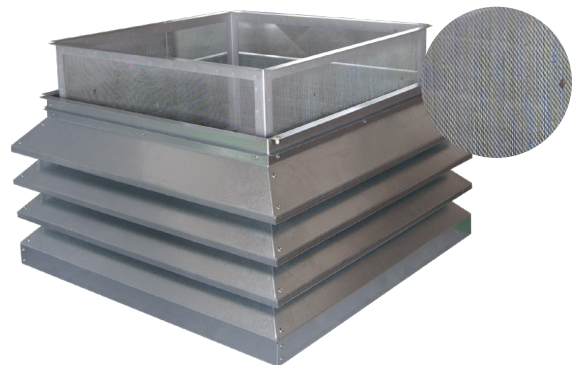

Smoke-extraction-flap SHEV® Flap

The compact smoke extraction flap SHEV®-Flap is a flat roof system for wind and weather independent smoke and daily ventilation for smoke shafts. It contains a straight isolated GFK-curb with an integrated approved louvre window. On it there is a weather protection hood. The flap is ideal for smoke ventilation openings on top of elevator or other shafts to fulfill also the energy saving ordinance.

SIMON
we create fire safety

Technical Details

24 VDC

DIN EN 12101-2

Isolated louvre window as smoke ventilator with actuator		Curb / Weather protection hood	
Voltage	24 Volt DC	Material	GFK / Knife blade galvanized
Current	1 A	Isolation (curb)	4 cm, PD, U-Value=0.5
Temperature range	-5° bis +40 °C	Bird protection	Perforated plate
Glass	Float 4/16/4, Ug=1.1	Insects protect. (opt.)	Stainless steel mesh

Application

SHEV®-Flap will be delivered as ready-to-use flat roof element and will be installed through the ordinary work of the roofers. With that element, the smoke extraction shaft will be closed on top and that closes the building surface (according energy saving ordinance). The required smoke ventilation and daily ventilation of the shaft is ensured by an electrical smoke ventilator (approved louvre window according EN 12101-2). The GFK-curb is isolated and thermally separated. The slatted hood has a bird protection grid and can be upgraded through an insect protection grid. The SHEV®-Flap is available in three standard sizes (see table). Other sizes are available on request.

	A _{geo} [m ²]	a [mm]	b [mm]	c [mm]	[kg]
S	0,15	840	735	540	ca. 62
M	0,26	955	850	655	ca. 77
L	0,35	1115	1010	815	ca. 96

Slatted hood with bird protection (standard)

Slatted hood with insects protection (optional)
Can be taken out for cleaning